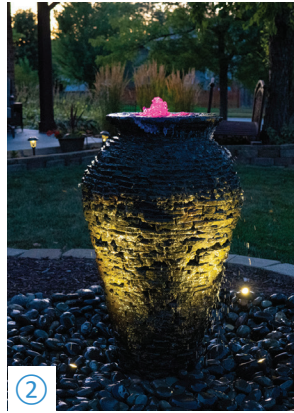

Create It

- ① Aquascape Spillway Bowl and Basin Landscape Fountain Kit
  #58087 . . . . . Starting at $3,750.00 Installed
- ② Aquascape Medium Stacked Slate Urn Landscape Fountain Kit
  (shown with Color-Changing Fountain Light)
  #58090 . . . . . Starting at $3,750.00 Installed
- ③ Aquascape Medium Scalloped Urn Landscape Fountain Kit
  (shown with Fire Fountain Add-On Kit)
  #78270 . . . . . Starting at $3,750.00 Installed
- ④ Aquascape Medium Stacked Slate Sphere Landscape Fountain Kit
  #78290 . . . . . Starting at $3,750.00 Installed
- ⑤ Aquascape Mongolian Basalt Column 30" Landscape Fountain Kit
  #58065 . . . . . Starting at $3,750.00 Installed
- ⑥ Aquascape Mongolian Basalt Columns Set of 3 Landscape Fountain Kit
  (shown with Fire and Water 3-Piece Basalt Torch System)
  #58089 . . . . . Starting at $3,750.00 Installed
- ⑦ Aquascape Medium Rippled Urn Landscape Fountain Kit
  (shown with 3-Light Spotlight Kit)
  #78271 . . . . . Starting at $3,750.00 Installed
- ⑧ Aquascape Stacked Slate Spillway Wall 32" Landscape Fountain Kit
  #78269 . . . . . Starting at $3,750.00 Installed

Enhance It

- Aquascape 3-Light Spotlight Kit
  #84030 . . . . . $151.98
- Aquascape Color-Changing Fountain Light
  (requires Smart Control Hub for color-changing lights and standard 12-volt transformer, not included)
  #84072 . . . . . $91.98
- Aquascape Fire Fountain Add-On Kit for the Stacked Slate Urn and Sphere
  #78221 . . . . . $91.98
- Aquascape Fire Fountain Add-On Kit for the Rippled Urn
  #78267 . . . . . $91.98
- Aquascape Fire Fountain Add-On Kit for the Scalloped Urn
  #78260 . . . . . $91.98
- Fire and Water 3-Piece Basalt Torch System
  (only for use with the Mongolian Basalt Column Set of 3)
  #58103 . . . . . $899.99

Maintain It